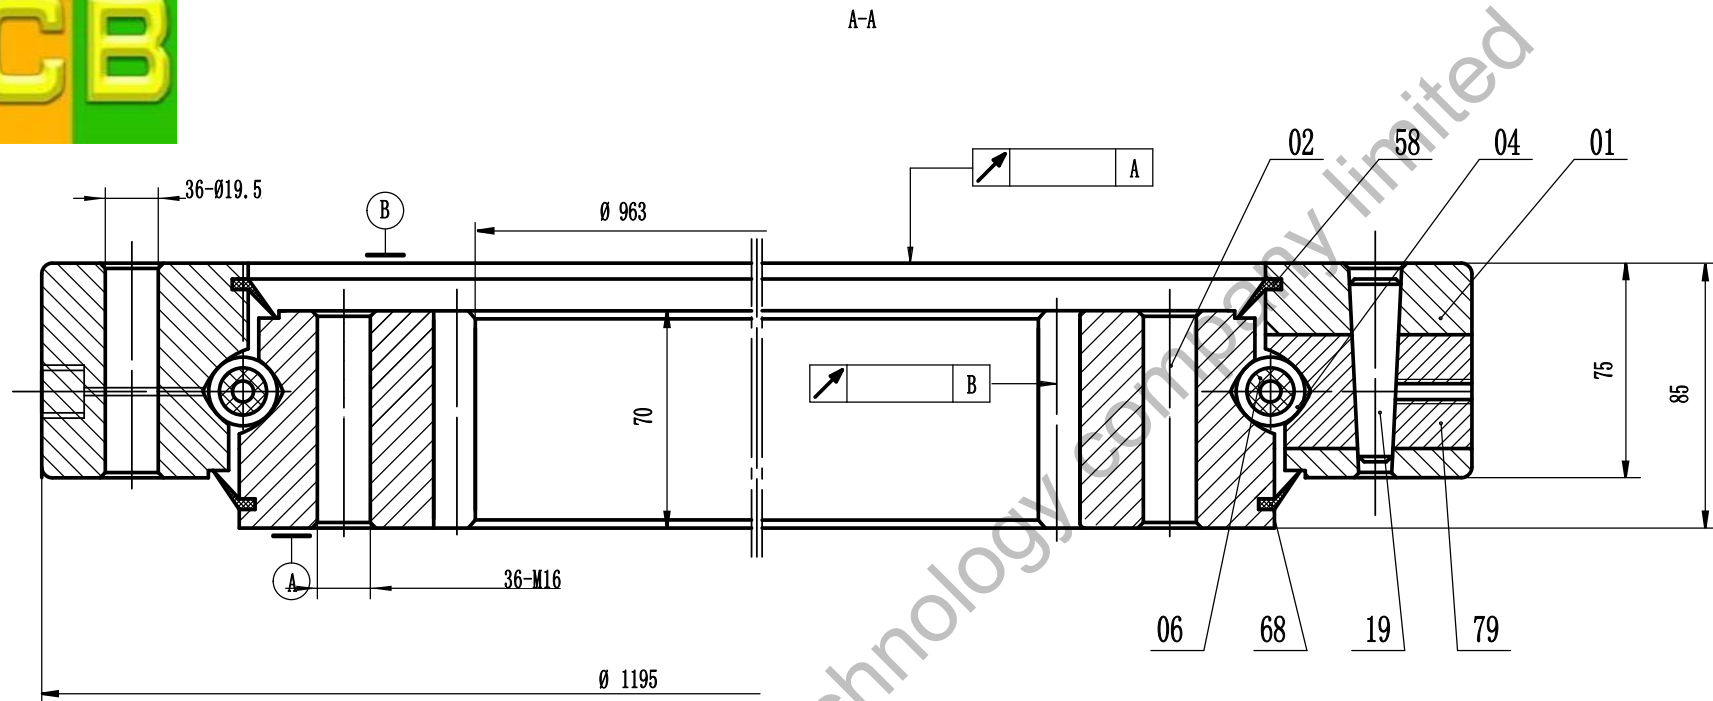

JCB

Remark:

1. Luoyang JCB Bearing Technology Co., Ltd is a design and manufacture Inc, we manufactured slewing bearing for all kinds of various brand excavator, specialize in industry of manufacturing slewing bearing for excavator more than 30 years.
2. This drawing is reference for user, if you need formal drawing, please contact with us to obtain the official drawing.

Contact information

Company Address : No.3 Lianmeng road, Luoyang, Henan, China.
 Postal code : 471003
 Phone : 0086-379-68611678 Fax : 0086-379-68611679
 Skype: jcb-bearing@hotmail.com
 E-mail: sales@jcb-bearing.com
 Reserved E-mail: sales@slewingbearingforexcavator.com
 Website: www.jcb-bearing.com
 www.slewingbearingforexcavator.com

slewing bearing for lovol excavator	FR150		
			Weight(kg)
			185
	Luoyang JCB Bearing Technology Co., Ltd		